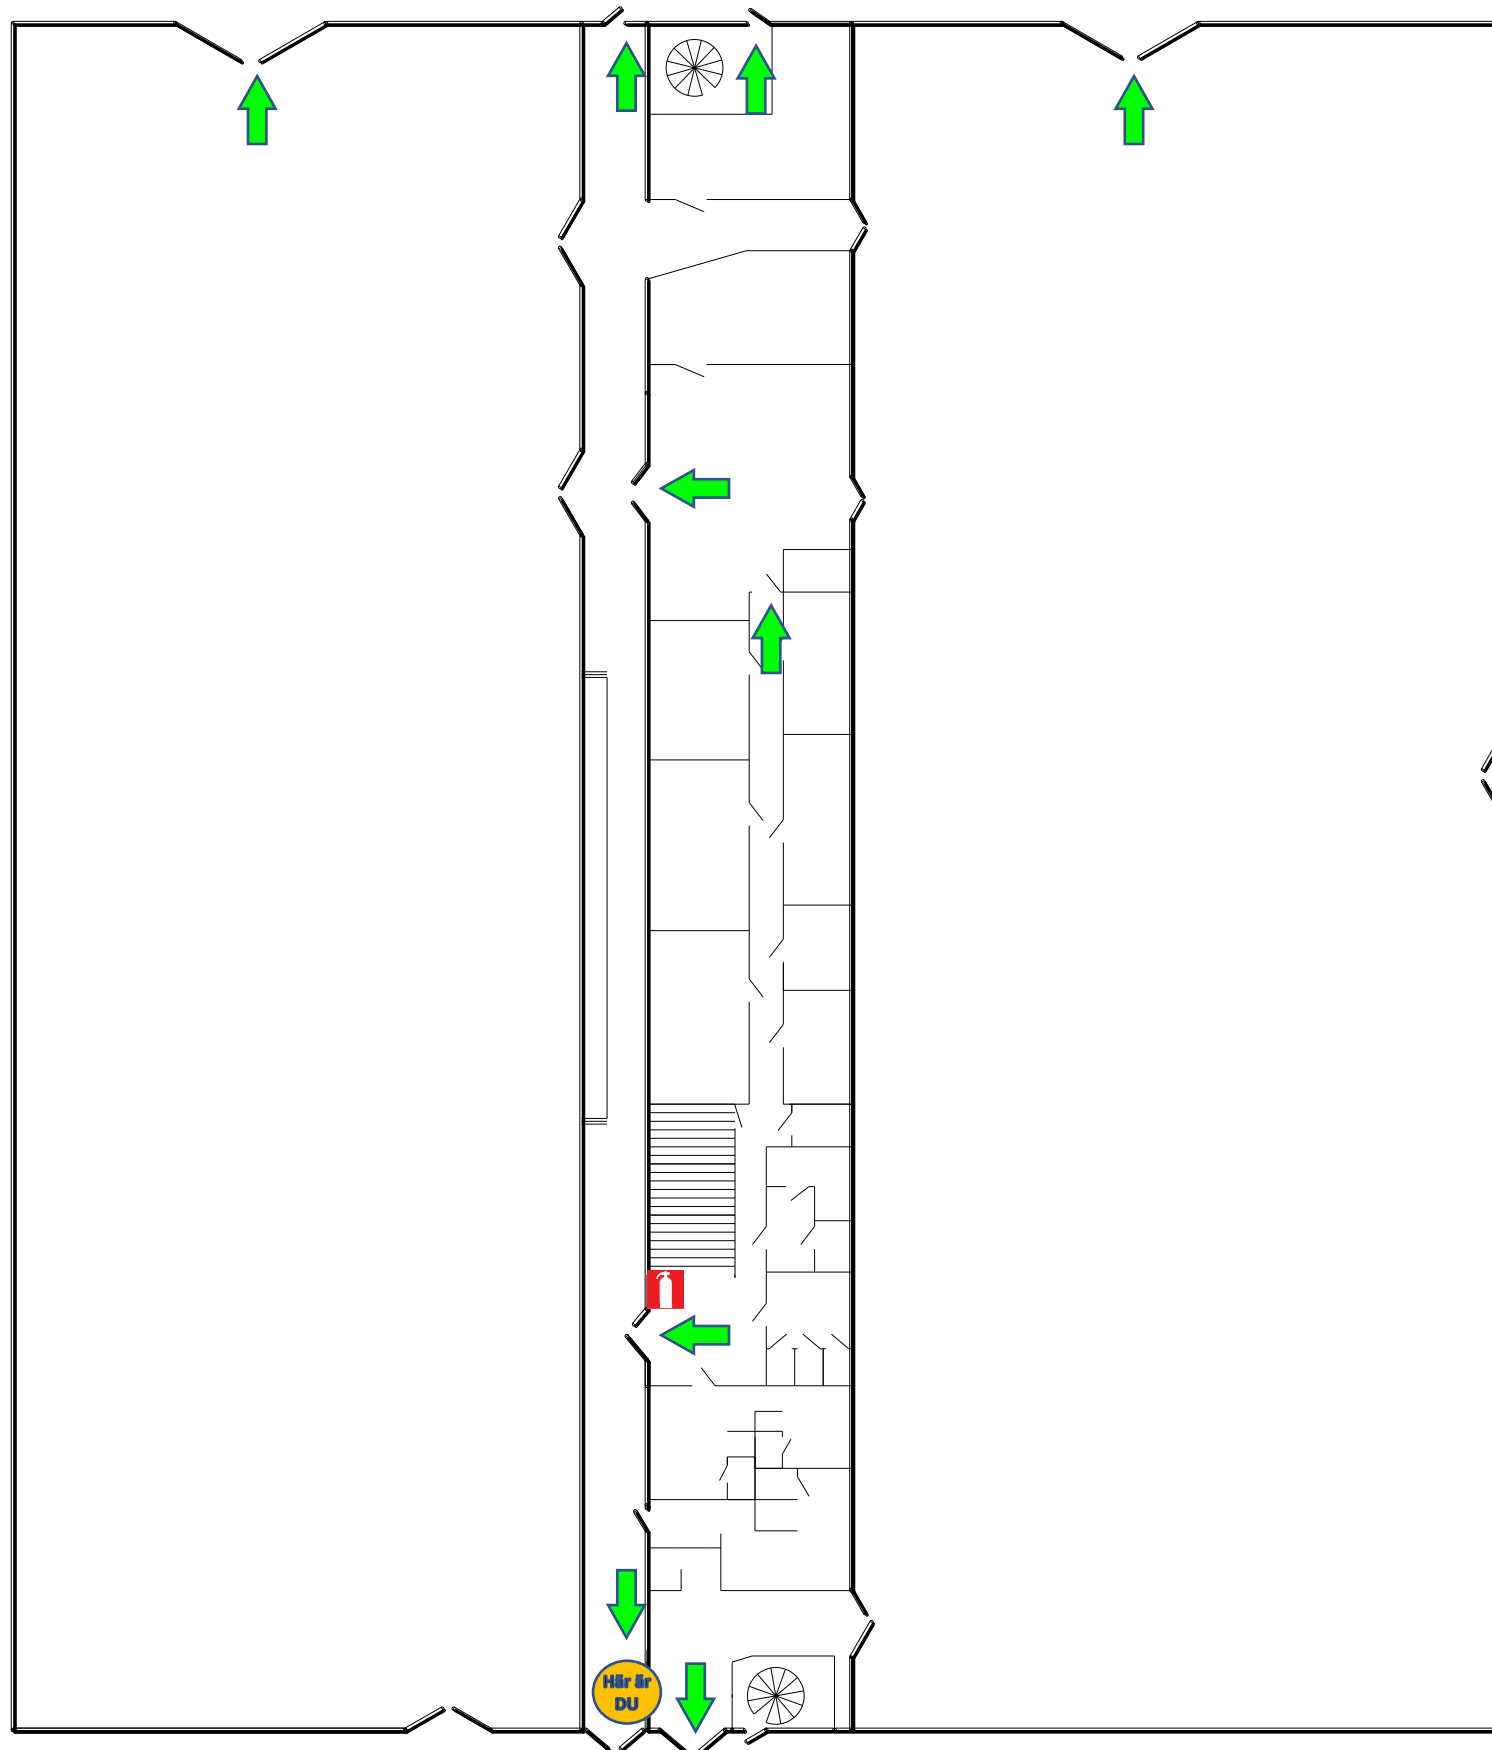

Address: **Varbergs Ridklubb**
Kvarnagårdsvägen 2
432 32 Varberg

GPS: La 57.1288, Lo 12.2918

Warn others

Extinguish the fire if possible

Escape via the nearest escape route.

Go to the assembly point,

Parking space at SRG paddocks.