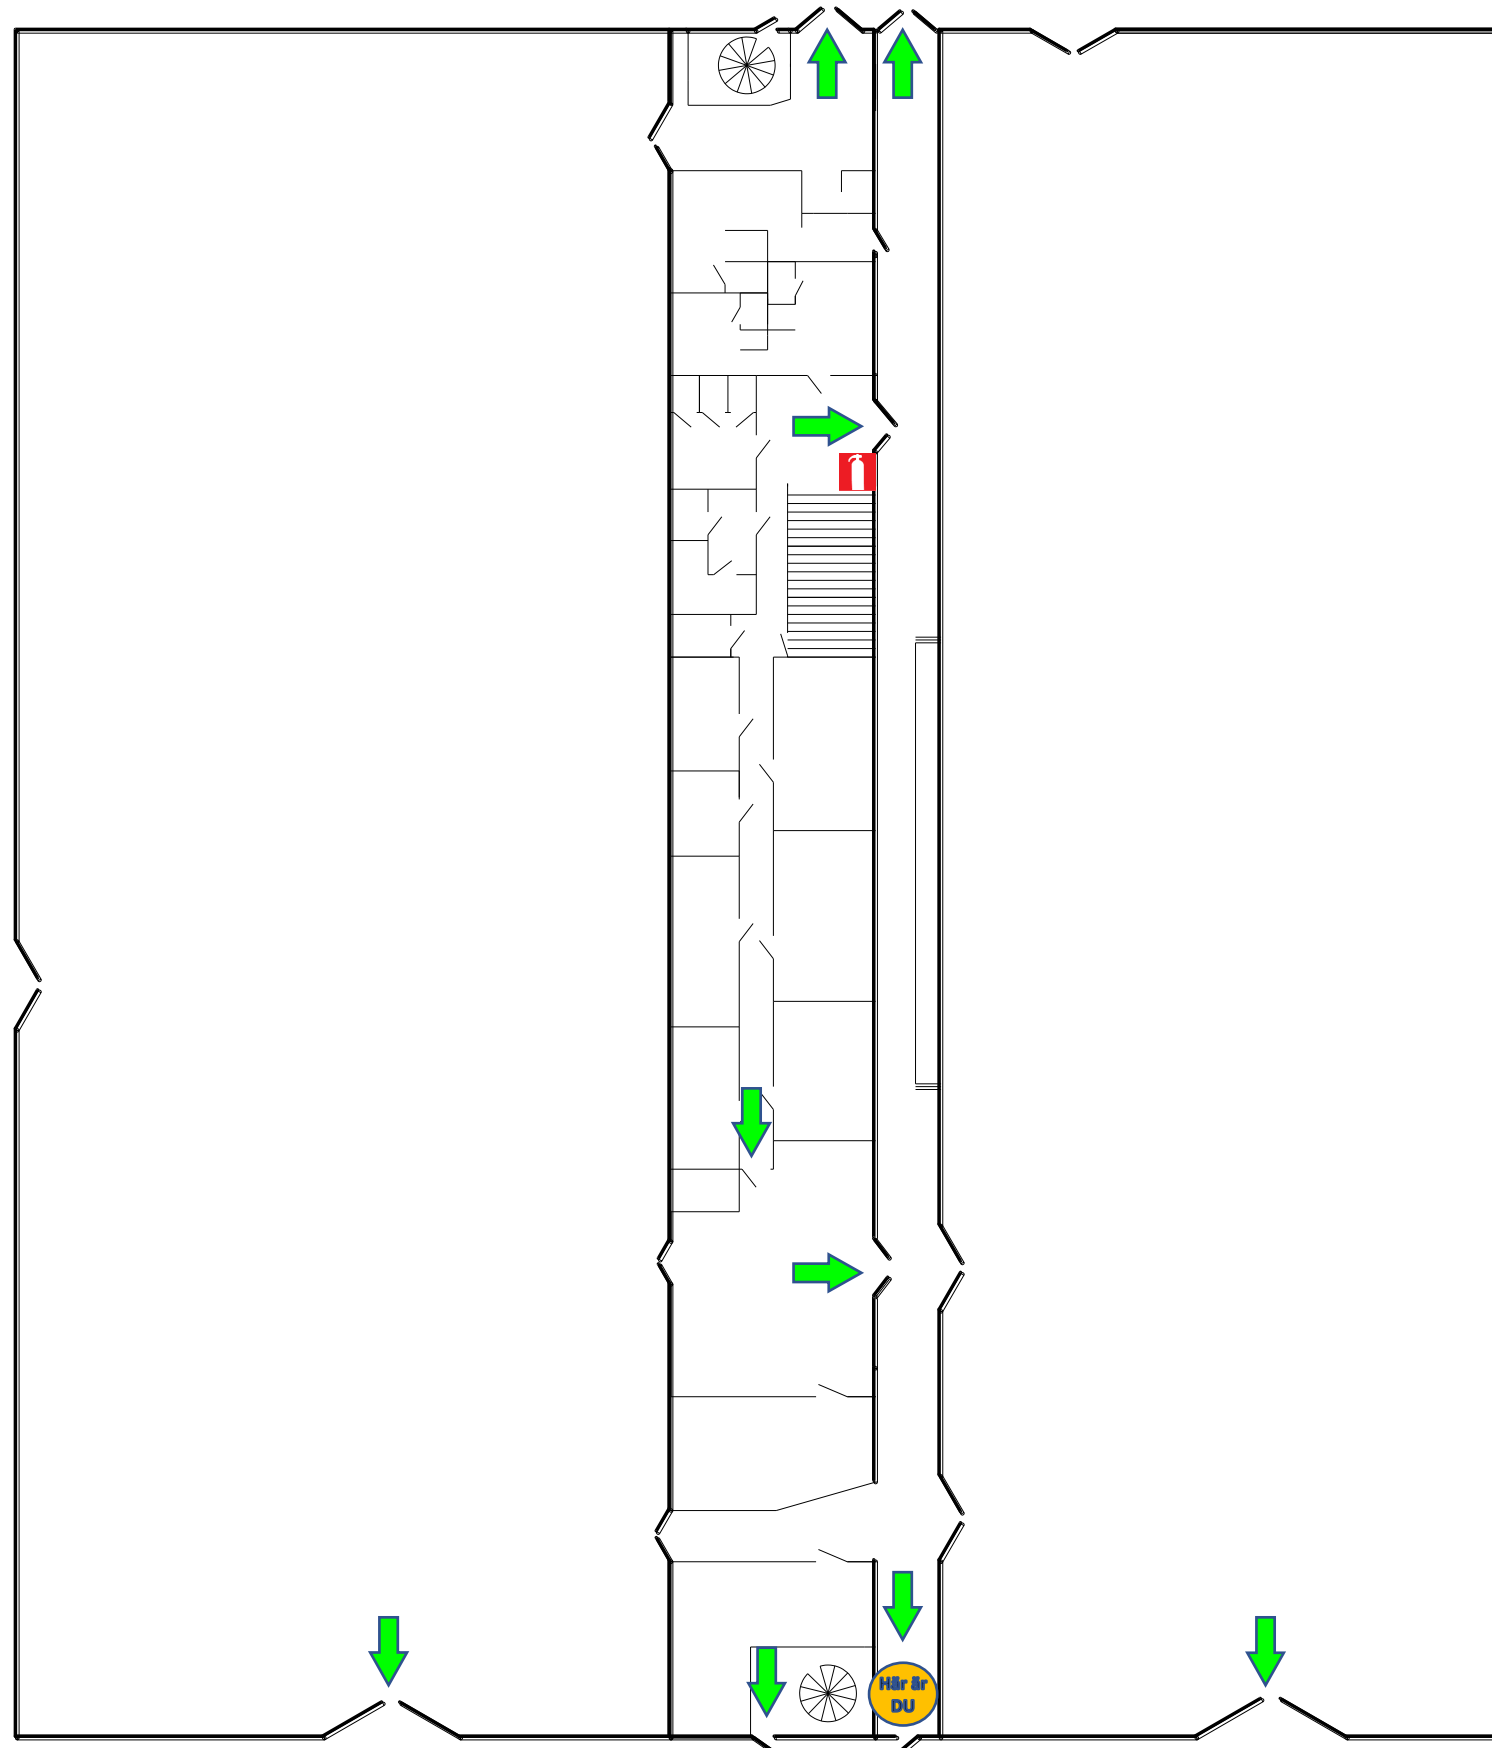

Address: **Varbergs Ridklubb**
Kvarnagårdsvägen 2
432 32 Varberg

GPS: La 57.1288, Lo 12.2918

Warn others

Extinguish the fire if possible

Escape via the nearest escape route.

Go to the assembly point,

Parking space at SRG paddocks.